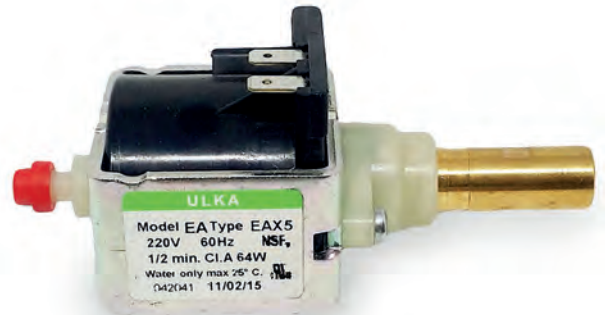

Q235

Pompa Ulka EAX5 220V - 60Hz - 64W - 15bar - on/off 1/2 min - portata 650cc min

Ulka Pump EAX5 220V - 60Hz - 64W - 15bar - on/off 1/2 - flow 650cc min