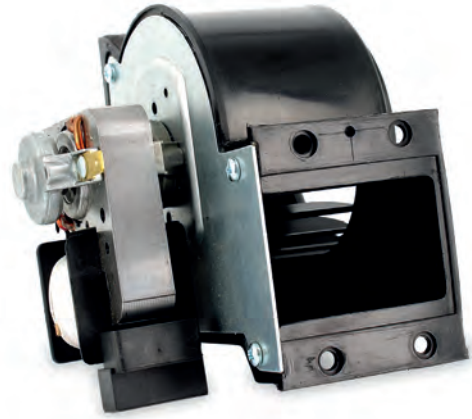

◆ VE912119800A ■

Aspiratore polveri/fumi 230V - 50/60Hz adattabile Saeco

Dust/fumes extractor 230V - 50/60Hz adaptable Saeco