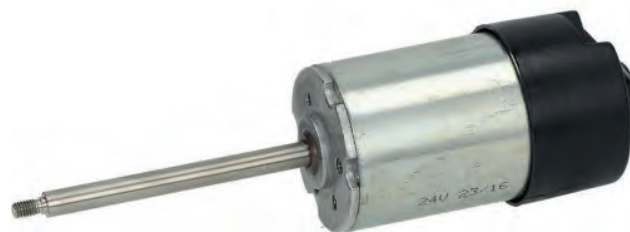

 Probe support adaptable Rheavendor

VE0000963

 Sonda rilevazione temperatura caldaia solubili adattabile RheaVendors codice ELE0000963R

 Temperature detection probe for solubles boiler adaptable RheaVendors code ELE0000963R

■ VE0000975

 Sonda rilevazione temperatura caldaia espresso adattabile RheaVendors codice ELE0000975

 Temperature detection probe for espresso boiler adaptable RheaVendors code ELE0000975

VE0000958R1

 Sonda rilevazione temperatura caldaia solubili adattabile RheaVendors ELE0000958R1

 RheaVendors ELE0000958R1 adaptable instant boiler temperature detection probe

■ VE20035036

 Tastiera 8 tasti adattabile Rheavendors 20035036

 Keyboard 8 key adaptable Rheavendors 20035036

## VE90003031

 Motore per pompa ad immersione 24V DC Ø albero 6mm adattabile Rhea Vendors

 Submersible water pump motor 24V DC 6mm Ø shaft - adaptable RheaVendors