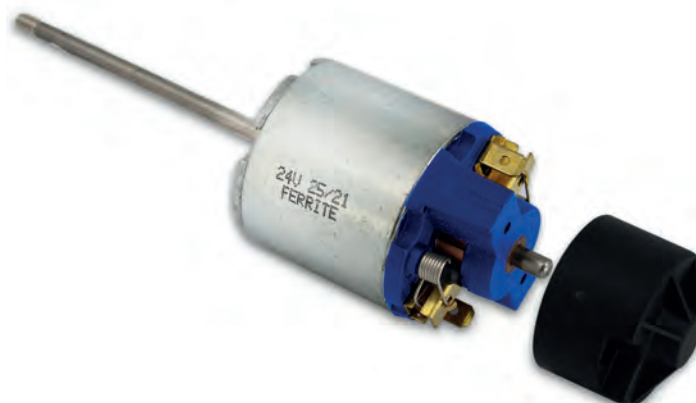

 Probe support adaptable Rheavendor

VE0000963

 Sonda rilevazione temperatura caldaia solubili adattabile RheaVendors codice ELE0000963R

 Temperature detection probe for solubles boiler adaptable RheaVendors code ELE0000963R

## VE90003031

 Motore per pompa ad immersione 24V DC Ø albero 6mm adattabile Rhea Vendors

 Submersible water pump motor 24V DC 6mm Ø shaft - adaptable RheaVendors

## VE90003023

 Motore frullatore 24V DC albero Ø 4 mm 14000RPM adattabile Rhea Vendors

 Blender motor 24 V DC 4mm Ø shaft adaptable RheaVendors

## VE90003040

 Motore 24VDC albero Ø 4mm per pompa solubili RheaVendors 600016405R

 Soluble pump motor 24V DC 4mm Ø shaft - adaptable RheaVendors 600016405R