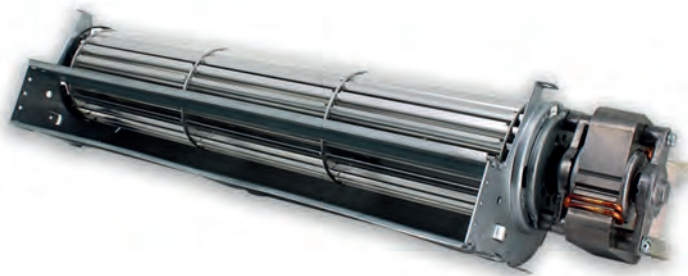

VE410109

Ventilatore Tangenziale 35W 230V 50Hz adattabile Fas 410109

Tangential fan 35W 230V 50Hz adaptable Fas 410109