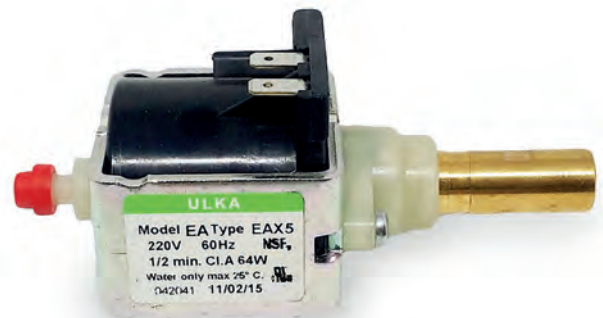

Q235

- Pompa Ulka EAX5 220V - 60Hz - 64W - 15bar - on/off 1/2 min - portata 650cc min
- Ulka Pump EAX5 220V - 60Hz - 64W - 15bar - on/off 1/2 - capacity 650cc min