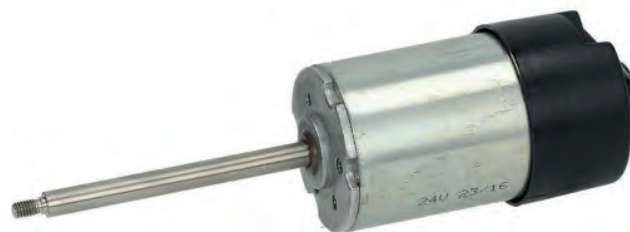

VE90003031

Motore per pompa ad immersione 24V DC Ø albero 6mm adattabile Rhea Vendors

Submersible water pump motor 24V DC 6mm Ø shaft - adaptable RheaVendors