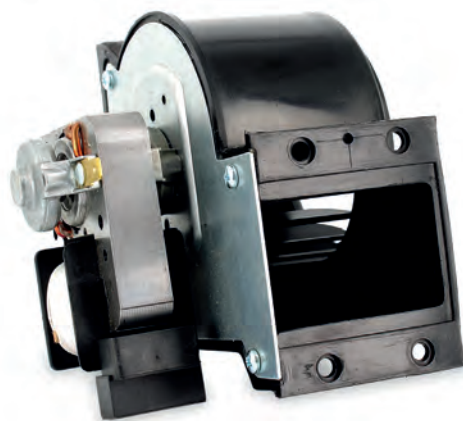

VE912100900A

 Aspiratore polveri/fumi 230V - 50/60Hz adattabile Saeco

 Dust/fumes extractor 230V - 50/60Hz adaptable Saeco

◆ VE912119800A ■

 Aspiratore polveri/fumi 230V - 50/60Hz adattabile Saeco

 Dust/fumes extractor 230V - 50/60Hz adaptable Saeco