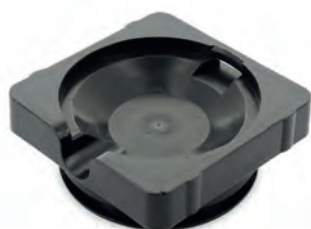

DBF046

Alloggio portacialda BabyFrog Didiessse BF046

BabyFrog pod holder housing Didiessse BF046