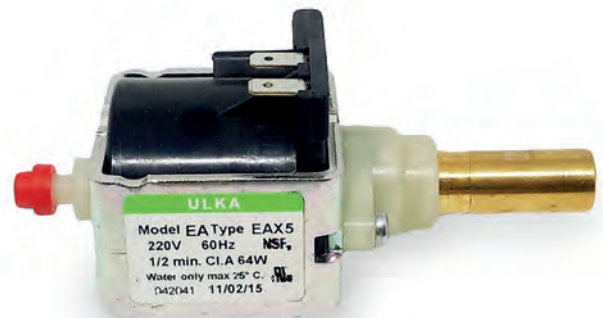

Q235

Pompa Ulka EAX5 220V - 60Hz - 64W - 15bar - on/off 1/2 min - portata 650cc min

Ulka Pump EAX5 220V - 60Hz - 64W - 15bar - on/off 1/2 - capacity 650cc min