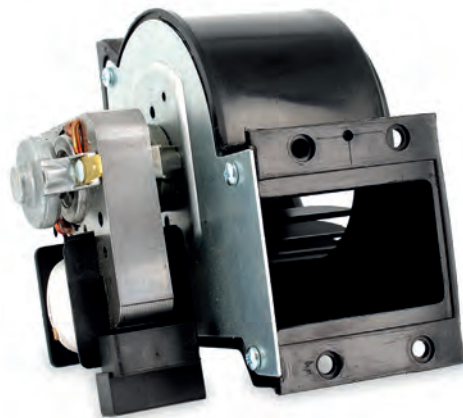

◆ VE912119800A ■

Aspiratore polveri/fumi 230V - 50/60Hz adattabile Saeco

Dust/fumes extractor 230V - 50/60Hz adaptable Saeco