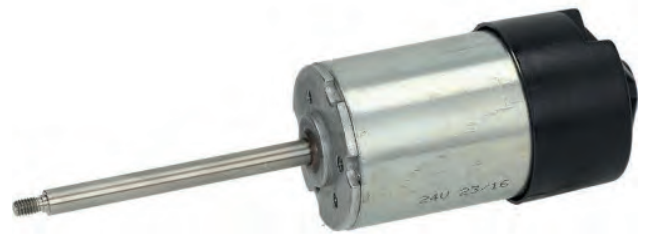

VE90003031

- Motore per pompa ad immersione 24V DC Ø albero 6mm adattabile Rhea Vendors
- Submersible water pump motor 24V DC 6mm Ø shaft - adaptable RheaVendors