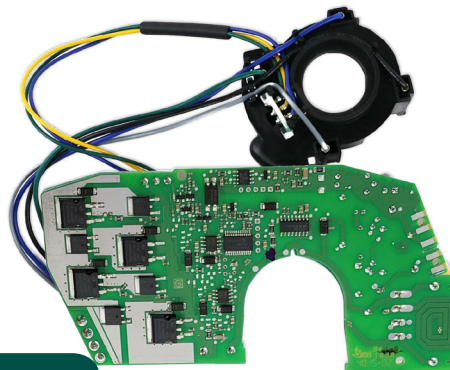

SCATOLA/BOX

PACK 1 pz/pcs

MASTER 1 pz/pcs

CLICCA QUI
CLICK HERE

F440

Scheda elettronica adattabile a modelli VK140 e VK150

Electronic board adaptable to VK140 and VK150 models

Adattabile Vorwerk