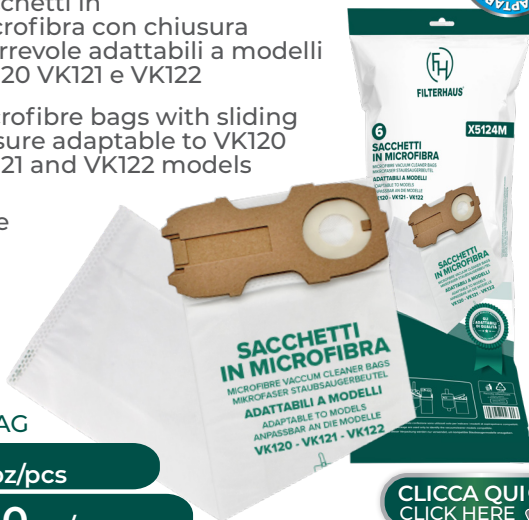

X5124M

Sacchetti in microfibra con chiusura scorrevole adattabili a modelli VK120 VK121 e VK122

Microfibre bags with sliding closure adaptable to VK120 VK121 and VK122 models

Adattabile Vorwerk

BUSTA/BAG

PACK 6 pz/pcs

MASTER 30 pz/pcs