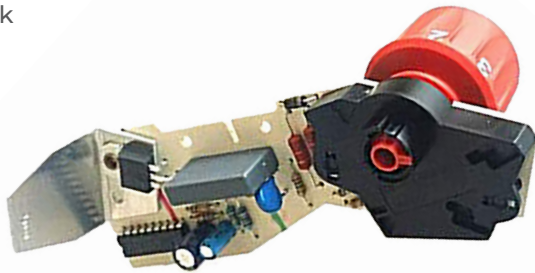

W-F31055

Scheda elettronica per modelli VK135 e VK136

Electronic board for VK135 and VK136 models

Vorwerk

31055

02066

SCATOLA/BOX

PACK 1 pz/pcs

MASTER 1 pz/pcs

F430

Scheda elettronica adattabile VK130 e VK131

Adaptable electronic card VK130 e VK131

Adattabile Vorwerk