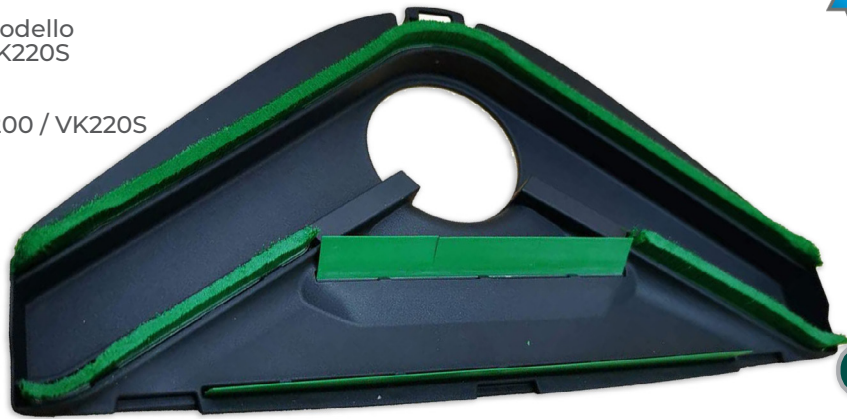

CLICCA QUI
CLICK HERE

BUSTA/BAG

PACK 1 pz/pcs

MASTER 50 pz/pcs

W-F58072

Sottospazzola per modello HD60 / HD65S per VK200 / VK220S

Underbrush for model HD60 / HD65S for VK200 / VK220S

Vorwerk

58072