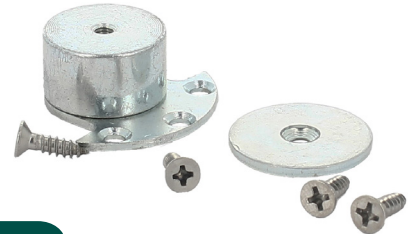

O879

Kit adattabile modifica ruote adattabile a modello EB350

Adaptable wheel modification kit adaptable to the EB350 model

Adattabile Vorwerk

BUSTA/BAG

PACK 1 pz/pcs

MASTER 10 pz/pcs

CLICCA QUI
CLICK HERE