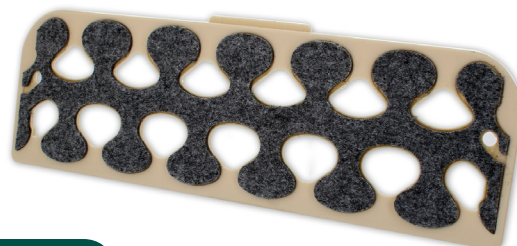

### O089

 Sottospazzola con feltro adattabile a modelli VK120 VK121 e VK122

 Underbrush with felt adaptable to VK120 VK121 and VK122 models

Adattabile  
Vorwerk

BUSTA/BAG

PACK **1** pz/pcs

MASTER **100** pz/pcs