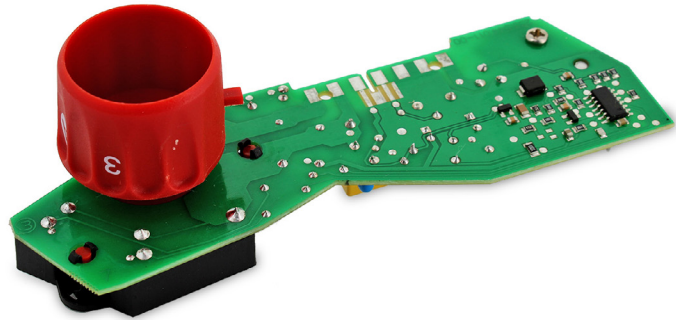

F435

Scheda elettronica adattabile a modelli VK136 e VK135

Electronic board adaptable to VK136 and VK135 models

Adattabile Vorwerk