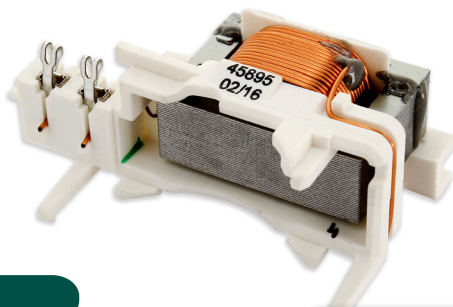

BUSTA/BAG

PACK 1 pz/pcs

MASTER 1 pz/pcs

CLICCA QUI
CLICK HERE

W-F30820

Connettore cavo per modelli VK150 e VK140

Cable connector for VK150 and VK140 models

Vorwerk
30820