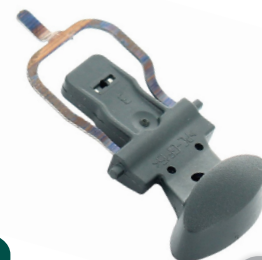

BUSTA/BAG

PACK 1 pz/pcs

MASTER 1 pz/pcs

CLICCA QUI
CLICK HERE