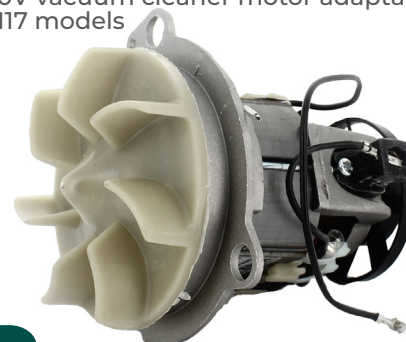

SCATOLA/BOX

PACK **1 pz/pcs**

MASTER **6 pz/pcs**

CLICCA QUI
CLICK HERE