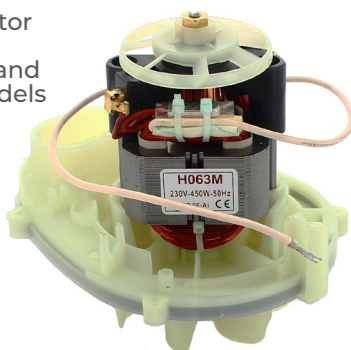

SCATOLA/BOX

PACK **1 pz/pcs**

MASTER **6 pz/pcs**

CLICCA QUI
CLICK HERE

H062

Motore aspirapolvere **300W** 220-240V adattabile a modelli VK116 e VK117

300W 220-240V vacuum cleaner motor adaptable to VK116 and VK117 models

Adattabile Vorwerk