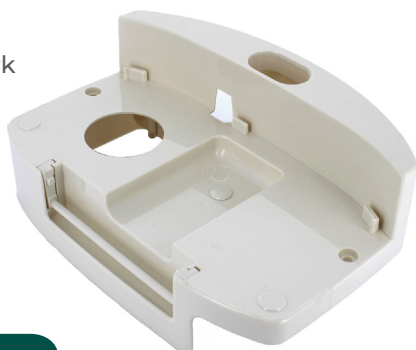

MASTER 100 pz/pcs

CLICCA QUI  
CLICK HERE 

**O147**

 Calotta chiusura mobile adattabile a modello VK120

 Mobile closing cap adaptable to the VK120 model

Adattabile Vorwerk

BUSTA/BAG

PACK 1 pz/pcs