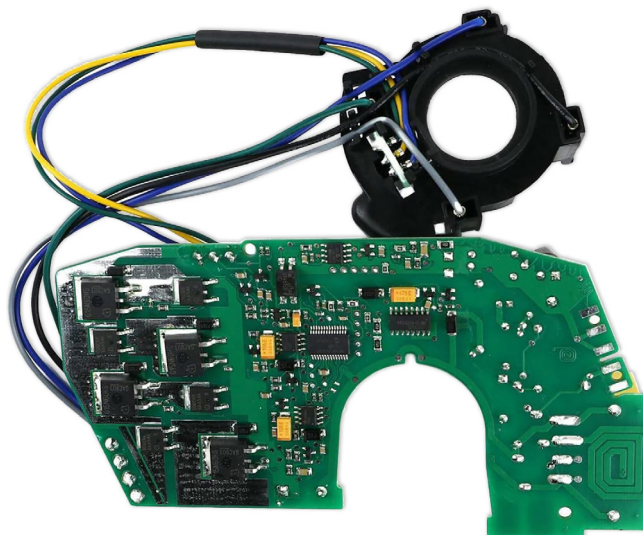

SCATOLA/BOX

PACK 1 pz/pcs

MASTER 50 pz/pcs

CLICCA QUI
CLICK HERE