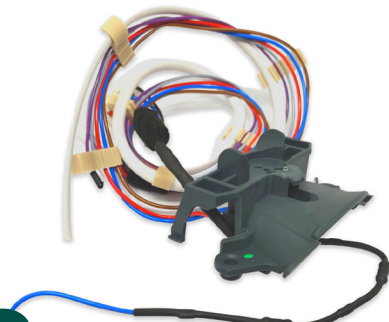

BUSTA/BAG

PACK 1 pz/pcs

MASTER 1 pz/pcs

CLICCA QUI
CLICK HERE

W-F30786

Cablaggio completo grigio per modello VK150

Complete gray wiring for VK150 model

Vorwerk
30786