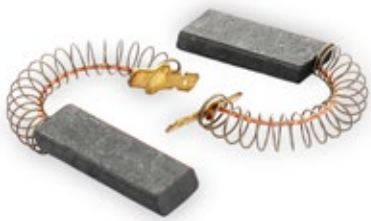

G130

Carboncini kit 2pz 5x12,5x36 lunghezza cavo 42,5mm lavatrice monoblocco

Carbon brushes kit 2pcs 5x12,5x36 cable length 42,5mm monobloc washing machine

Bosch

0154740