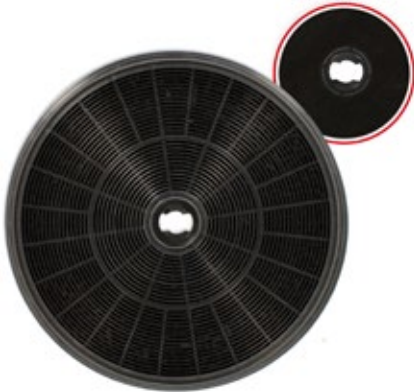

WR072

Filtro per cappa circolare con carbone attivo
Ø 225 mm x h 29 mm

Filter for kitchen hood with active carbon
Ø 225 mm x h 29 mm

Tecnomat 49007768 91960690