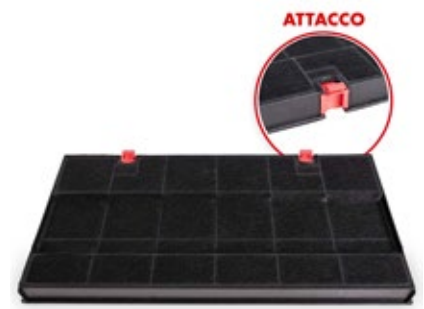

### WR096

Filtro per cappa aspirante con carbone attivo  
 255 x 260 50mm modello D095 adattabile

Filter for kitchen hood with active carbon  
 255 x 260 50mm model D095 adaptable

Elica 481281728931