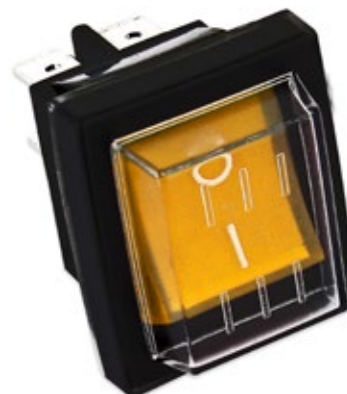

F170G

Interruttore bipolare luminoso giallo
con protezione 16A 4 faston da 6,3 mm
22x30mm

Illuminated yellow bipolar switch with
protection 16A 4 faston 6.3 mm 22x30mm

Varie Marche