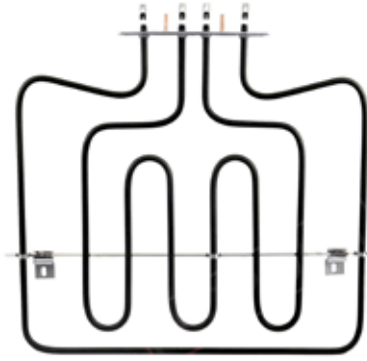

WA204

WA204PCK- confezionata / in bag

Resistenza per forno doppia 1200/1800W 230V adattabile

Heating element for double oven 1200 / 1800W 230V adaptable

Electrolux 3570337018 50208855002