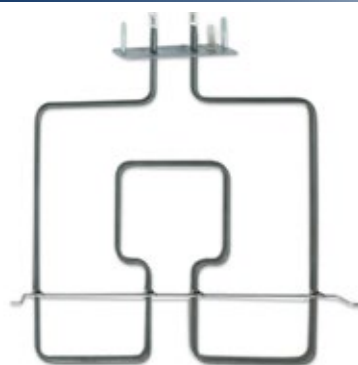

WA265

WA265PCK- confezionata / in bag

Resistenza forno superiore 1400W 230V adattabile

Oven upper Heating element 1400W 230V adaptable

Whirlpool

480121104184 - C00318740