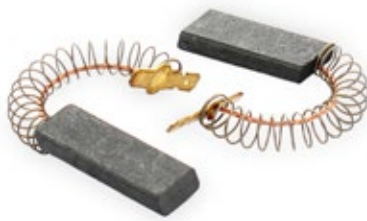

### G130A

Carboncini kit 2pz 5x12,5x36 lunghezza cavo 42,5mm lavatrice adattabile Ceset tecnologia sandwich

Carbon brushes kit of 2pcs 5x12,5x36 cable length 42,5mm washing machine adaptable Ceset sandwich technology