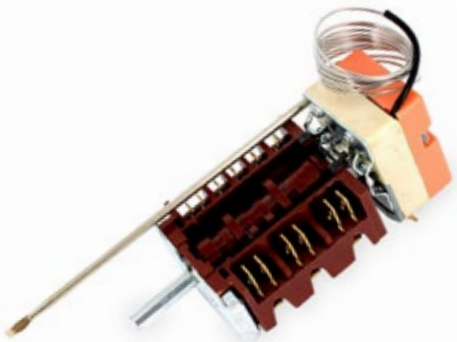

WE151

Termostato forno da 0° a 300° 2 contatti

Oven thermostat 0° to 300° 2 contacts

Universale

WE150

Termostato forno da 0° a 300°c 2 contatti
più commutatore 5 posizioni

Oven thermostat of 0° to 300°c 2 contacts
plus 5 position selector

Universale