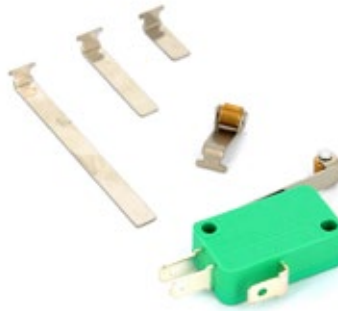

F402

Kit microswitch/deviatore con 5 levette unipolare 10A 3 faston 4,8 mm universale

Microswitch / diverter kit with 5 unipolar levers 10A 3 faston 4.8 mm universal

Varie Marche