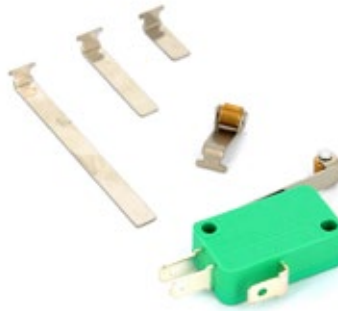

Micro-push button for professional ironers 2 contacts

Varie Marche

### F401

Kit microswitch/deviatore con 5 levette unipolare 220V 10A 3 faston 6,3 mm universale

Microswitch / diverter kit with 5 unipolar levers 220V 10A 3 faston 6,3 mm universal

Varie Marche