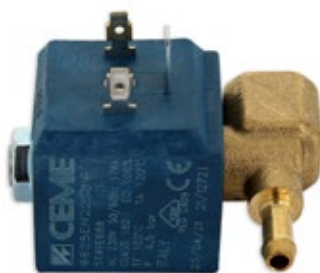

Varie Marche 5521EN2,4S26AIF

**Q151**

Elettrovalvola **CEME** attacco maschio 1/8
4W - 220V portagomma 90° destro con
attacco pressostato a squadra

Solenoid valve **CEME** male connector 1/8
4W - 220V hose connector 90° right with
squared pressure switch connector

Varie Marche

Q001

Elettrovalvola **CEME** attacco maschio 1/8 da 7W con portagomma in linea

Solenoid valve **CEME** male fitting 1/8 x 7W with in-line hose connection

Varie Marche

Q002

Elettrovalvola **CEME** attacco femmina 1/4 da 7W con portagomma in linea

Solenoid valve **CEME** female fitting 1/4 x 7W with in-line hose connection

Varie Marche

Q032

Elettrovalvola **CEME** attacco femmina 1/4 7W - 220V con portagomma 90°

Solenoid valve **CEME** female fitting 1/4 x 7W - 220V with 90° hose connection