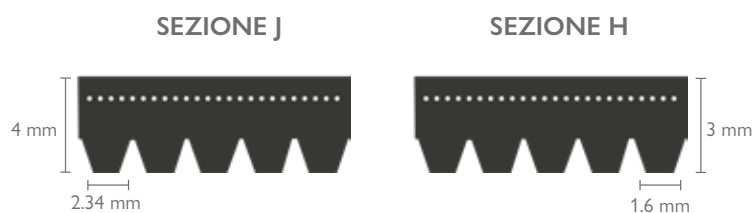

Cinghie Poli-V - Belt Poly - V

COD ART	DESCRIZIONE - DESCRIPTION	MISURA MEASURE	MODELLO MODEL	TIPO TIPE	MATERIALE MATERIAL
WN708	Cinghia Poly-V - Belt Poly - V	1023	H7	EL	Gomma - Rubber
WN774	Cinghia Poly-V - Belt Poly - V	1023	H8	EL	Gomma - Rubber
WN564	Cinghia Poly-V - Belt Poly - V	1034	J5	EL	Poliuretano - Polyurethane
WN282	Cinghia Poly-V - Belt Poly - V	1034	J4	EL	Poliuretano - Polyurethane
WN542	Cinghia Poly-V - Belt Poly - V	1036	J4	EL	Poliuretano - Polyurethane
WN248	Cinghia Poly-V - Belt Poly - V	1040	J5	EL	Poliuretano - Polyurethane
WN556	Cinghia Poly-V - Belt Poly - V	1043	J4	EL	Poliuretano - Polyurethane
WN709	Cinghia Poly-V - Belt Poly - V	1046	H7	EL	Gomma - Rubber
WN710	Cinghia Poly-V - Belt Poly - V	1046	H8	EL	Gomma - Rubber
WN251	Cinghia Poly-V - Belt Poly - V	1049	J4	EL	Poliuretano - Polyurethane
WN563	Cinghia Poly-V - Belt Poly - V	1054	J4	EL	Poliuretano - Polyurethane
WN252	Cinghia Poly-V - Belt Poly - V	1061	J3	EL	Poliuretano - Polyurethane
WN253	Cinghia Poly-V - Belt Poly - V	1061	J4	EL	Poliuretano - Polyurethane
WN711	Cinghia Poly-V - Belt Poly - V	1067	H7	EL	Gomma - Rubber
WN752	Cinghia Poly-V - Belt Poly - V	1079	J4	EL	Gomma - Rubber
WN255	Cinghia Poly-V - Belt Poly - V	1105	J4	EL	Poliuretano - Polyurethane
WN256	Cinghia Poly-V - Belt Poly - V	1110	J4	EL	Poliuretano - Polyurethane
WN293	Cinghia Poly-V - Belt Poly - V	1115	H7	EL	Poliuretano - Polyurethane
WN796	Cinghia Poly-V - Belt Poly - V	1120	J4		Gomma - Rubber
WN257	Cinghia Poly-V - Belt Poly - V	1130	J4	EL	Poliuretano - Polyurethane
WN901	Cinghia Poly-V - Belt Poly - V	1138	H7	EL	Poliuretano - Polyurethane
WN249	Cinghia Poly-V - Belt Poly - V	1150	H7	EL	Poliuretano - Polyurethane
WN544	Cinghia Poly-V - Belt Poly - V	1151	H7	EL	Poliuretano - Polyurethane
WN294	Cinghia Poly-V - Belt Poly - V	1161	J5	EL	Poliuretano - Polyurethane
WN561	Cinghia Poly-V - Belt Poly - V	1173	J5	EL	Poliuretano - Polyurethane
WN715	Cinghia Poly-V - Belt Poly - V	1173	J5	EL	Gomma - Rubber
WN505	Cinghia Poly-V - Belt Poly - V	1180	J5	EL	Poliuretano - Polyurethane
WN538	Cinghia Poly-V - Belt Poly - V	1180	J4	EL	Poliuretano - Polyurethane
WN716	Cinghia Poly-V - Belt Poly - V	1181	H7	EL	Gomma - Rubber
WN717	Cinghia Poly-V - Belt Poly - V	1181	H8	EL	Gomma - Rubber
WN504	Cinghia Poly-V - Belt Poly - V	1183	J5	EL	Poliuretano - Polyurethane
WN553	Cinghia Poly-V - Belt Poly - V	1183	J4	EL	Poliuretano - Polyurethane
WN539	Cinghia Poly-V - Belt Poly - V	1184	J5	EL	Poliuretano - Polyurethane