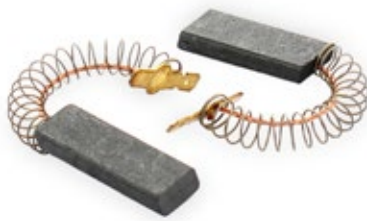

**G147**

Carboncini kit 2pz 5x12,5x35 lavatrice adattabile tecnologia sandwich

Carbon brushes kit of 2pcs 5x12,5x35 washing machine adaptable sandwich technology

Beko 371202405 371202407 371202410

### G130A

Carboncini kit 2pz 5x12,5x36 lunghezza cavo 42,5mm lavatrice adattabile Ceset tecnologia sandwich

Carbon brushes kit of 2pcs 5x12,5x36 cable length 42,5mm washing machine adaptable Ceset sandwich technology