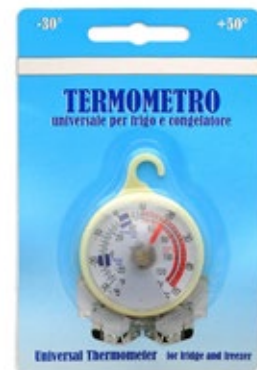

Built-in digital thermometer measuring from - 50 ° to + 70 °, **BLACK** color, measures 46x26 mm hollow - probe with cable 100cm

Universale

**WE520**

Termometro frigo con gancio misurazione da - 40° a + 50° confezionato in blister

Fridge thermometer with hook measuring from - 40° to + 50° packed in blister pack

Universale

**WE522**

Termometro frigo con gancio misurazione da - 40° a + 40° confezionato in blister

Fridge thermometer with hook measuring from - 40° to + 40° packed in blister pack

Universale

**WE521**

Termometro frigo tondo con gancio misurazione da - 30° a + 50° confezionato in blister

Round fridge thermometer with hook measuring from - 30° to + 50° packed in blister pack

Universale