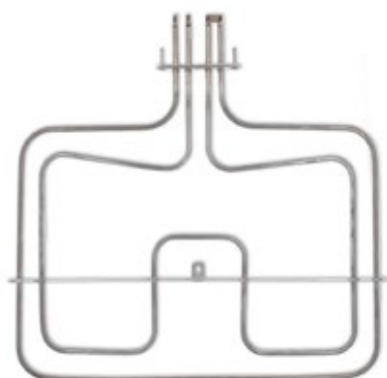

481925928791 2592

WA265

WA265PCK- confezionata / in bag

Resistenza forno superiore 1400W 230V adattabile

Oven upper Heating element 1400W 230V adaptable

Whirlpool

480121104184 - C00318740

WA266