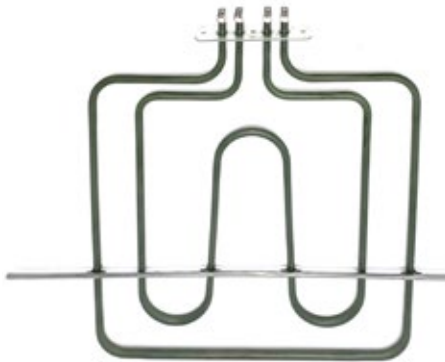

WA026

WA026PCK- confezionata / in bag

Resistenza per forno cielo 1500+750W 220V misure 328x294mm adattabile

Heating element for sky oven 1500 + 750W 220V size 328x294mm adaptable

Indesit Ariston

C00052297 030650 094