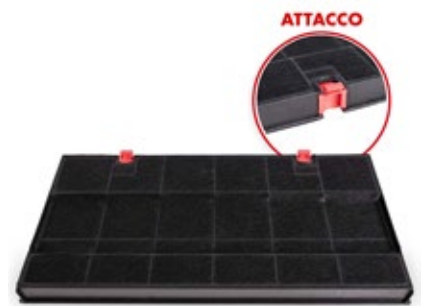

WR097

Filtro per cappa aspirante con carbone attivo
432 x 215 x h 29 mm Type 150 adattabile

Filter for kitchen hood with active carbon
432 x 215 x h 29 mm Type 150 adaptable

Elica Whirlpool Smeg 9029793669 484000008580