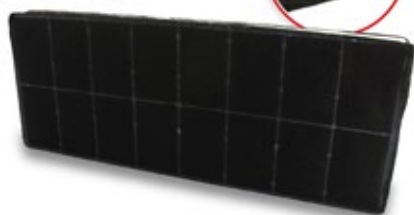

WR136

Filtro per cappa aspirante con carbone attivo 425 x 170 h 30 mm adattabile Siemens Balay Neff Gaggenau

Filter for kitchen extractor hood with active carbon 425 x 170 h 30 mm adaptable Siemens Balay Neff Gaggenau

Bosch 00296178 DHZ3406 DHZ3405 LZ34500

ATTACCO