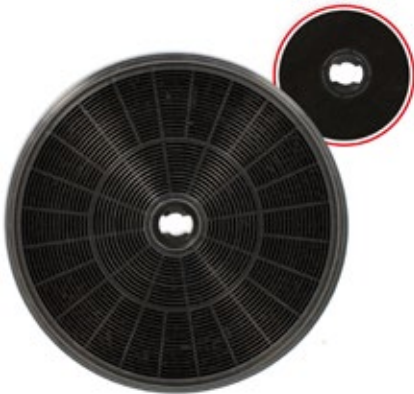

WR072

Filtro per cappa circolare con carbone attivo
Ø 225 mm x h 29 mm

Filter for kitchen hood with active carbon
Ø 225 mm x h 29 mm

Tecnomat 49007768 91960690

WR086

Filtro per cappa aspirante con carbone attivo
Ø 193 x h 35 mm adattabile Turbo Air D180
50268165003 185358 481281728933 49022779

Filter for kitchen hood with active carbon
Ø 193 mm x h 35 mm TurboAir D180
50268165003 185358 481281728933 49022779

Ariston 9029793784 C00090886 C00088594