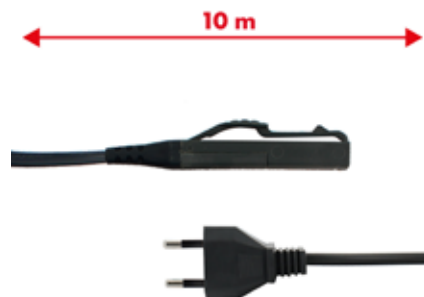

M150C

Cavo alimentazione Grigio 10mt 2x0,75mm spina Italia adattabile a modello VK150

Grey power cable 10m 2x0.75mm Italian plug adaptable for VK150

Vorwerk Folletto