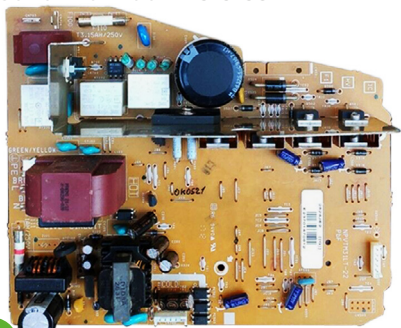

Schede -Electronic cards

W-F30467

Scheda alimentazione per modello TM31 modificata dalla matricola 12513135 in poi

Power supply board for TM31 model modified from serial number 12513135 onwards

Vorwerk
30467

SCATOLA/BOX

PACK 1 pz/pcs

MASTER 1 pz/pcs

CLICCA QUI
CLICK HERE

W-F31955

Scheda alimentazione per modello TM31 fino alla matricola 12513134

Power supply card for model TM31 up to serial number 12513134

Vorwerk
31955