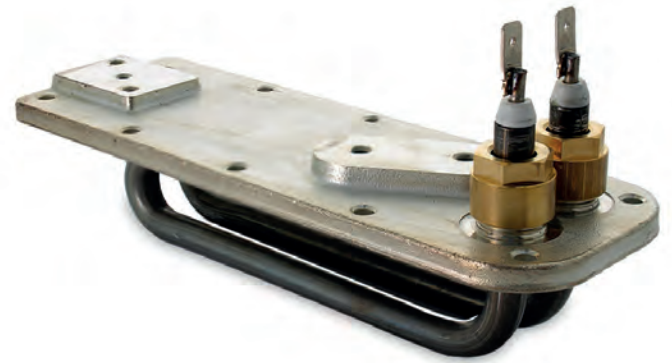

VE29008120T04

Assieme resistenza smontabile 230V 1500W Bianchi 29008120T04

Removable resistance assembly 230V 1500W Bianchi 29008120T04