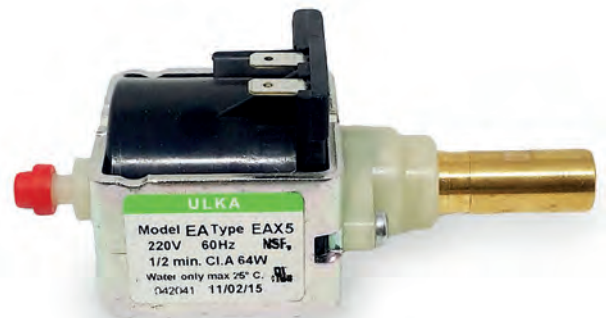

Q235

- Pompa Ulka EAX5 220V - 60Hz - 64W - 15bar - on/off 1/2 min - portata 650cc min
- Ulka Pump EAX5 220V - 60Hz - 64W - 15bar - on/off 1/2 - capacity 650cc min