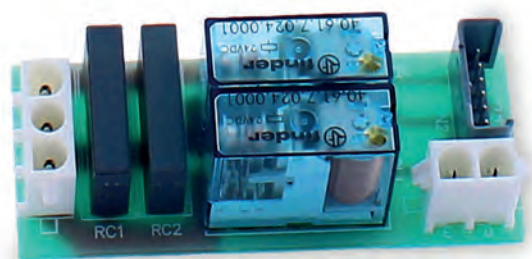

VE0V0015

Scheda elettronica controllo OUT/R adattabile Necta

OUT/R electronic control board adaptable Necta