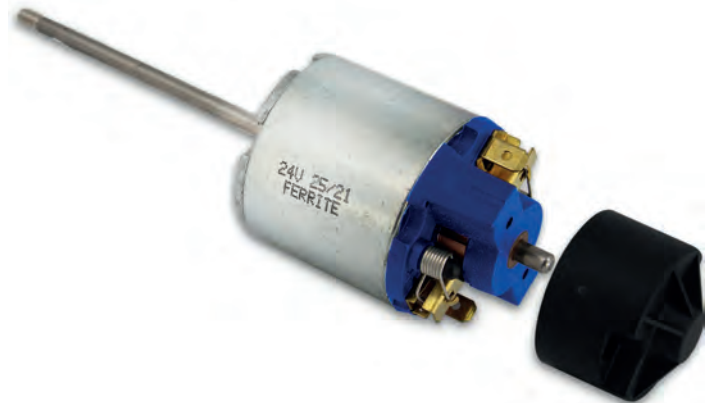

VE90003040

Motore 24VDC albero Ø 4mm per pompa solubili RheaVendors 600016405R

Soluble pump motor 24V DC 4mm Ø shaft - adaptable RheaVendors 600016405R