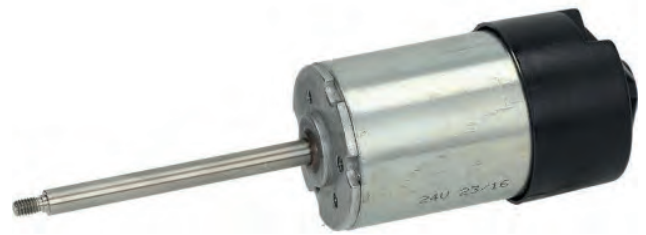

VE90003031

Motore per pompa ad immersione 24V DC Ø albero 6mm adattabile Rhea Vendors

Submersible water pump motor 24V DC 6mm Ø shaft - adaptable RheaVendors