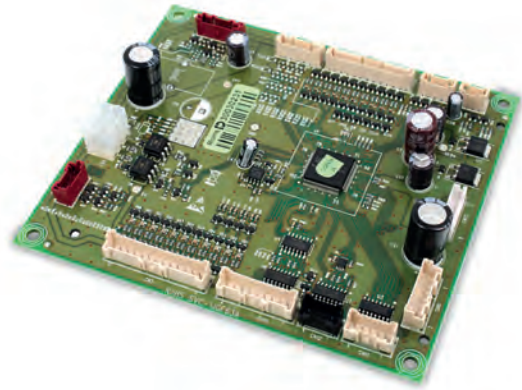

## VE407731

 Scheda relay SRB 1JGF01A JC Sanden Vendo 407731 - 407731/1

 Relay board SRB 1JGF01A JC Sanden Vendo 407731 - 407731/1