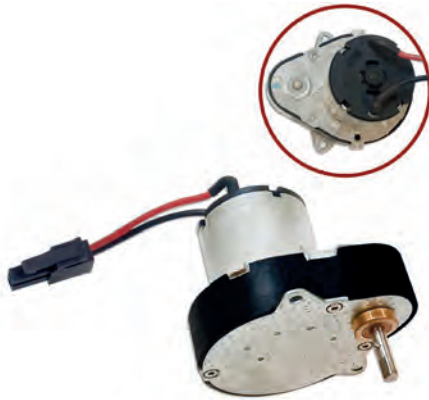

VE254059A

Motore 24VDC Traslatore bicchieri Necta 254059

Motor 24VDC cups shifter Necta 254059