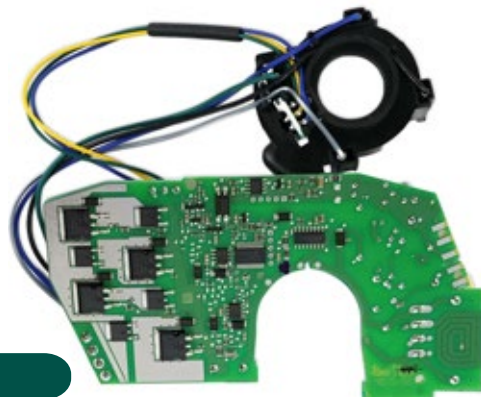

SCATOLA/BOX

PACK 1 pz/pcs

MASTER 1 pz/pcs

F440

Scheda elettronica adattabile a modelli VK140 e VK150

Electronic board adaptable to VK140 and VK150 models

Adattabile Vorwerk