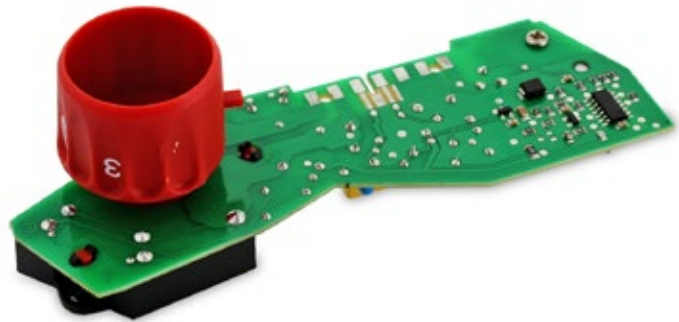

F435

Scheda elettronica adattabile a modelli VK136 e VK135

Electronic board adaptable to VK136 and VK135 models

Adattabile Vorwerk