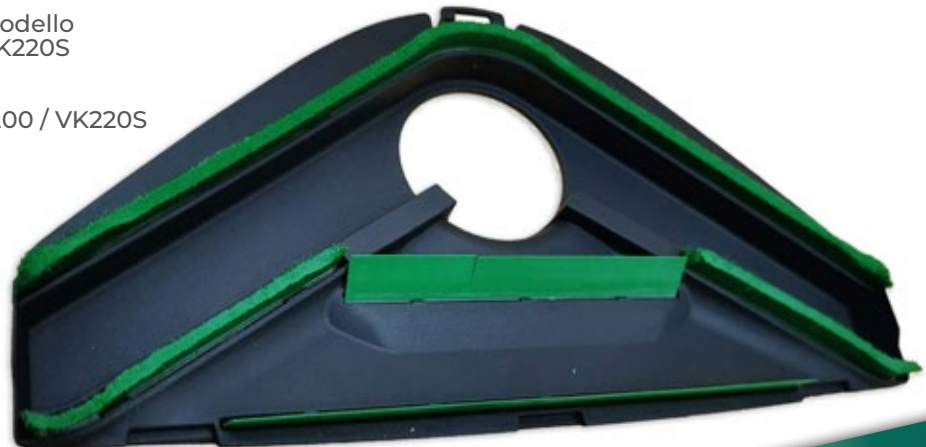

W-F05870

Spazzola HD 60 per modelli da VK130 a VK220S

HD 60 brush for models from VK130 to VK220S

Vorwerk

50043
05870

SCATOLA/BOX

PACK 1 pz/pcs

MASTER 10 pz/pcs

W-F57864

Spazzola HD 65S per modelli da VK130 a VK220S

HD 65S brush for models from VK130 to VK220S

Vorwerk

57864

SCATOLA/BOX

PACK 1 pz/pcs

MASTER 10 pz/pcs

O872

Sottospazzola adattabile a modello HD60 / HD65S per VK200 / VK220S

Underbrush adaptable to HD60 / HD65S model for VK200 / VK220S

Adattabile Vorwerk

BUSTA/BAG

PACK 1 pz/pcs

MASTER 50 pz/pcs

W-F58072

Sottospazzola per modello HD60 / HD65S per VK200 / VK220S

Underbrush for model HD60 / HD65S for VK200 / VK220S

Vorwerk

58072

SCATOLA/BOX

PACK 1 pz/pcs

MASTER 1 pz/pcs

...gli adattabili di Qualità

...the quality adaptable spare parts

www.filterhaus.it