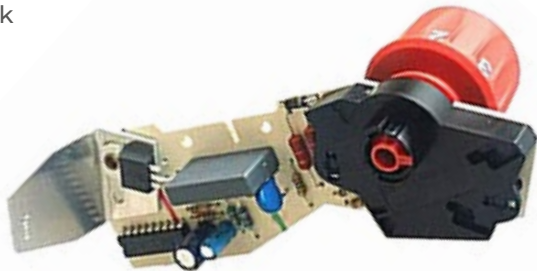

W-F31055

Scheda elettronica per modelli VK135 e VK136

Electronic board for VK135 and VK136 models

Vorwerk

31055

02066

SCATOLA/BOX

PACK 1 pz/pcs

MASTER 1 pz/pcs

F430

Scheda elettronica adattabile VK130 e VK131

Adaptable electronic card VK130 e VK131

Adattabile Vorwerk