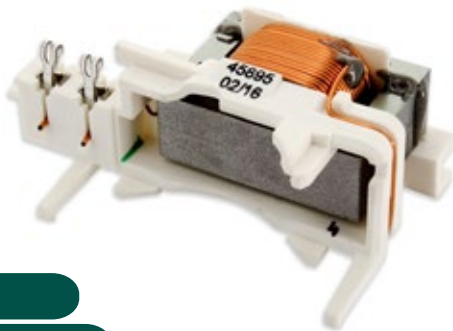

BUSTA/BAG

PACK 1 pz/pcs

MASTER 1 pz/pcs

W-F30820

Connettore cavo per modelli VK150 e VK140

Cable connector for VK150 and VK140 models

Vorwerk
30820