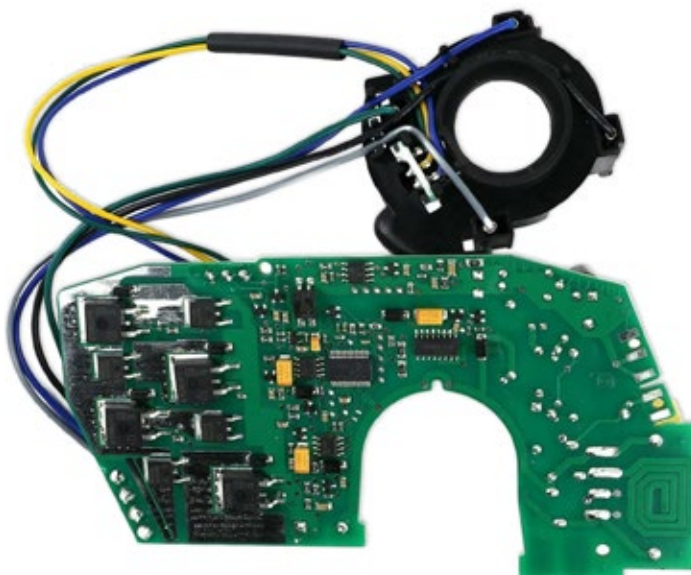

SCATOLA/BOX

PACK 1 pz/pcs

MASTER 50 pz/pcs