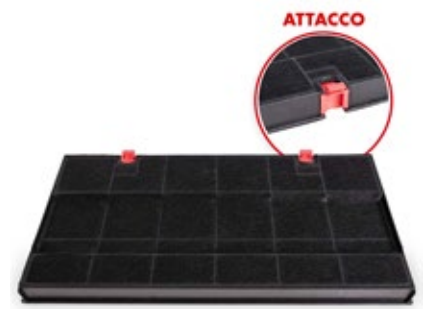

WR097

Filtro per cappa aspirante con carbone attivo
432 x 215 x h 29 mm Type 150 adattabile

Filter for kitchen hood with active carbon
432 x 215 x h 29 mm Type 150 adaptable

Elica Whirlpool Smeg 9029793669 484000008580