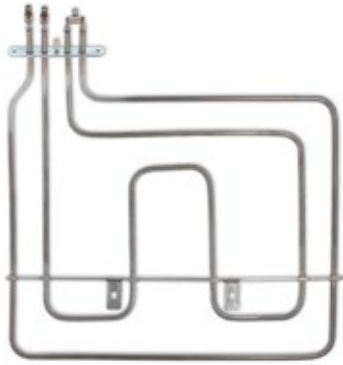

 **MICROMIC**

Spare parts
for the
future...

COTTURA - Forno

COOKING - Oven

WA268

WA268PCK - confezionata / in bag

Resistenza forno 1100W + 1100W 230V adattabile

Oven resistance 1100W+1100W 230V adaptable