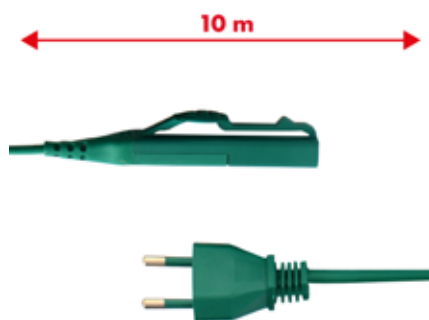

M140C

Cavo alimentazione Verde 10mt 2x0,75mm
spina Italia adattabile a modello VK140

Green power cable 10mt 2x0,75mm
Italian plug adaptable to model VK140

Vorwerk Folletto