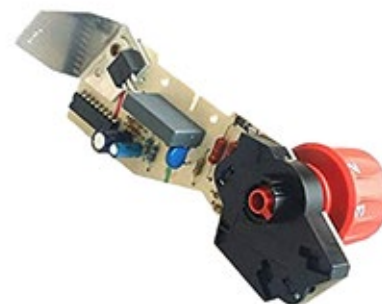

W-F31055 ▲

Scheda elettronica VK135 - 136 **ORIGINALE**

GENUINE electronic board VK135-136

Vorwerk Folletto

31055

F430 ◆

Scheda elettronica adattabile VK130 - VK131

Adaptable electronic board VK130 - VK131

Vorwerk Folletto