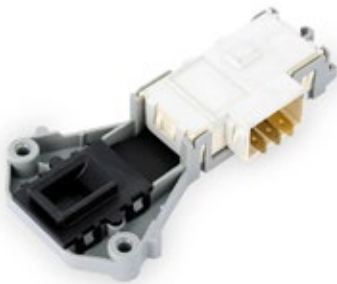

WF248

Bloccoporta per lavatrice adattabile
DA081043 6601EN1003D

Washing machine door lock latch adaptable
DA081043 6601EN1003D

LG 6601ER1005C 6601ER1005A