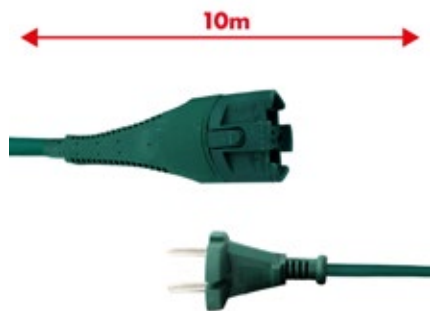

M056B

Cavo alimentazione Verde 10mt 2x0,75mm spina tedesca schuko adattabile a modelli VK130 - VK131

Green power cable 10mt 2x0.75mm **German schuko plug** suitable for models VK130 - VK131

Vorwerk Folletto