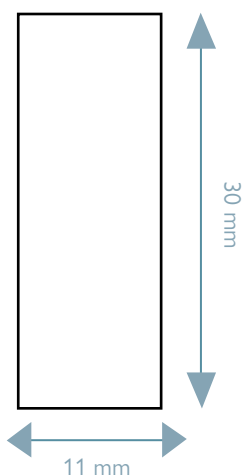

SCHEMA 6

F028R

Interruttore unipolare luminoso di colore rosso 11x30 mm 16A faston da 6,3mm

Unipolar red luminous switch 220V 16A 11x30mm faston 6,3mm

Varie Marche