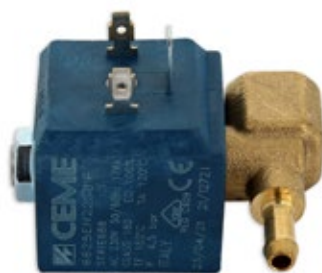

Solenoid valve **CEME** male fitting 1/8 x 4W 220 VV with adjustable hose connection and adjustable steam output Original

Varie Marche 5521EN2,4S26AIF

**Q151**

Elettrovalvola **CEME** attacco maschio 1/8
4W - 220V portagomma 90° destro con
attacco pressostato a squadra

Solenoid valve **CEME** male connector 1/8
4W - 220V hose connector 90° right with
squared pressure switch connector

Varie Marche

Q001

Elettrovalvola **CEME** attacco maschio 1/8 da 7W con portagomma in linea

Solenoid valve **CEME** male fitting 1/8 x 7W with in-line hose connection

Varie Marche

Q002

Elettrovalvola **CEME** attacco femmina 1/4 da 7W con portagomma in linea

Solenoid valve **CEME** female fitting 1/4 x 7W with in-line hose connection