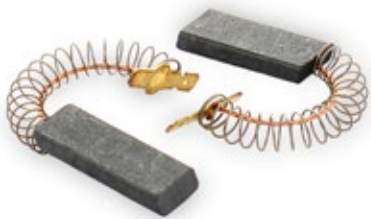

G130

Carboncini kit 2pz 5x12,5x36 lunghezza cavo 42,5mm lavatrice monoblocco

Carbon brushes kit 2pcs 5x12,5x36 cable length 42,5mm monobloc washing machine

Bosch

0154740