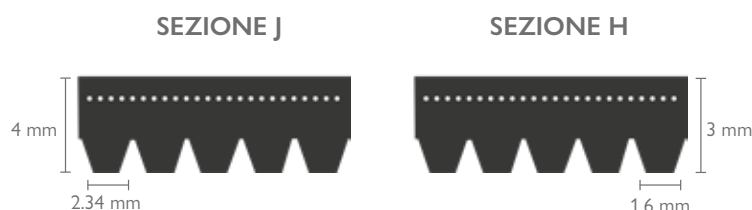

COD ART	DESCRIZIONE - DESCRIPTION	MISURA MEASURE	MODELLO MODEL	TIPO TIPE	MATERIALE MATERIAL
WN555	Cinghia Poly-V - Belt Poly - V	1185	H8	EL	Poliuretano - Polyurethane
WN258	Cinghia Poly-V - Belt Poly - V	1192	J3	EL	Poliuretano - Polyurethane
WN259	Cinghia Poly-V - Belt Poly - V	1192	J4	EL	Poliuretano - Polyurethane
WN260	Cinghia Poly-V - Belt Poly - V	1192	J5	EL	Poliuretano - Polyurethane
WN273	Cinghia Poly-V - Belt Poly - V	1192	H7	EL	Poliuretano - Polyurethane
WN261	Cinghia Poly-V - Belt Poly - V	1194	J5	EL	Poliuretano - Polyurethane
WN283	Cinghia Poly-V - Belt Poly - V	1194	J4	EL	Poliuretano - Polyurethane
WN751	Cinghia Poly-V - Belt Poly - V	1194	J5		Gomma - Rubber
WN250	Cinghia Poly-V - Belt Poly - V	1195	J6	EL	Poliuretano - Polyurethane
WN734A	Cinghia Poly-V - Belt Poly - V	1195	H8	EL	Gomma - Rubber
WN746	Cinghia Poly-V - Belt Poly - V	1195	H7	EL	Gomma - Rubber
WN262	Cinghia Poly-V - Belt Poly - V	1196	J6	EL	Poliuretano - Polyurethane
WN276	Cinghia Poly-V - Belt Poly - V	1197	J5	EL	Poliuretano - Polyurethane
WN278	Cinghia Poly-V - Belt Poly - V	1200	J6	EL	Poliuretano - Polyurethane
WN279	Cinghia Poly-V - Belt Poly - V	1210	J5	EL	Poliuretano - Polyurethane
WN721	Cinghia Poly-V - Belt Poly - V	1210	J6	PRD	Gomma - Rubber
WN778	Cinghia Poly-V - Belt Poly - V	1215	H8	EL	Gomma - Rubber
WN263	Cinghia Poly-V - Belt Poly - V	1217	J4	EL	Poliuretano - Polyurethane
WN285	Cinghia Poly-V - Belt Poly - V	1220	J5	EL	Poliuretano - Polyurethane
WN724	Cinghia Poly-V - Belt Poly - V	1221	H7	EL	Gomma - Rubber
WN274	Cinghia Poly-V - Belt Poly - V	1225	H7	EL	Poliuretano - Polyurethane
WN913	Cinghia Poly-V - Belt Poly - V	1228	H7	EL	Gomma - Rubber
WN525	Cinghia Poly-V - Belt Poly - V	1230	H8	EL	Poliuretano - Polyurethane
WN540	Cinghia Poly-V - Belt Poly - V	1230	J5	EL	Poliuretano - Polyurethane
WN559	Cinghia Poly-V - Belt Poly - V	1230	H7	EL	Poliuretano - Polyurethane
WN286	Cinghia Poly-V - Belt Poly - V	1233	J5	EL	Poliuretano - Polyurethane
WN534	Cinghia Poly-V - Belt Poly - V	1233	H8	EL	Poliuretano - Polyurethane
WN280	Cinghia Poly-V - Belt Poly - V	1235	J4	EL	Poliuretano - Polyurethane
WN562	Cinghia Poly-V - Belt Poly - V	1238	H7	EL	Poliuretano - Polyurethane
WN748	Cinghia Poly-V - Belt Poly - V	1238	H7	EL	Gomma - Rubber
WN287	Cinghia Poly-V - Belt Poly - V	1245	J5	EL	Poliuretano - Polyurethane
WN725	Cinghia Poly-V - Belt Poly - V	1245	J5	EL	Gomma - Rubber