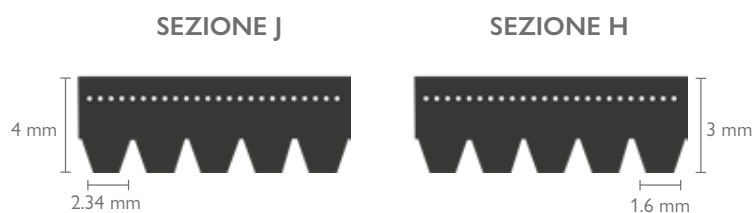

Cinghie Poli-V - Belt Poly - V

COD ART	DESCRIZIONE - DESCRIPTION	MISURA MEASURE	MODELLO MODEL	TIPO TYPE	MATERIALE MATERIAL
WN708	Cinghia Poly-V - Belt Poly - V	1023	H7	EL	Gomma - Rubber
WN774	Cinghia Poly-V - Belt Poly - V	1023	H8	EL	Gomma - Rubber
WN564	Cinghia Poly-V - Belt Poly - V	1034	J5	EL	Poliuretano - Polyurethane
WN282	Cinghia Poly-V - Belt Poly - V	1034	J4	EL	Poliuretano - Polyurethane
WN542	Cinghia Poly-V - Belt Poly - V	1036	J4	EL	Poliuretano - Polyurethane
WN248	Cinghia Poly-V - Belt Poly - V	1040	J5	EL	Poliuretano - Polyurethane
WN556	Cinghia Poly-V - Belt Poly - V	1043	J4	EL	Poliuretano - Polyurethane
WN709	Cinghia Poly-V - Belt Poly - V	1046	H7	EL	Gomma - Rubber
WN710	Cinghia Poly-V - Belt Poly - V	1046	H8	EL	Gomma - Rubber
WN251	Cinghia Poly-V - Belt Poly - V	1049	J4	EL	Poliuretano - Polyurethane
WN563	Cinghia Poly-V - Belt Poly - V	1054	J4	EL	Poliuretano - Polyurethane
WN252	Cinghia Poly-V - Belt Poly - V	1061	J3	EL	Poliuretano - Polyurethane
WN253	Cinghia Poly-V - Belt Poly - V	1061	J4	EL	Poliuretano - Polyurethane
WN711	Cinghia Poly-V - Belt Poly - V	1067	H7	EL	Gomma - Rubber
WN752	Cinghia Poly-V - Belt Poly - V	1079	J4	EL	Gomma - Rubber
WN255	Cinghia Poly-V - Belt Poly - V	1105	J4	EL	Poliuretano - Polyurethane
WN256	Cinghia Poly-V - Belt Poly - V	1110	J4	EL	Poliuretano - Polyurethane
WN293	Cinghia Poly-V - Belt Poly - V	1115	H7	EL	Poliuretano - Polyurethane
WN796	Cinghia Poly-V - Belt Poly - V	1120	J4		Gomma - Rubber
WN257	Cinghia Poly-V - Belt Poly - V	1130	J4	EL	Poliuretano - Polyurethane
WN901	Cinghia Poly-V - Belt Poly - V	1138	H7	EL	Poliuretano - Polyurethane
WN249	Cinghia Poly-V - Belt Poly - V	1150	H7	EL	Poliuretano - Polyurethane
WN544	Cinghia Poly-V - Belt Poly - V	1151	H7	EL	Poliuretano - Polyurethane
WN294	Cinghia Poly-V - Belt Poly - V	1161	J5	EL	Poliuretano - Polyurethane
WN561	Cinghia Poly-V - Belt Poly - V	1173	J5	EL	Poliuretano - Polyurethane
WN715	Cinghia Poly-V - Belt Poly - V	1173	J5	EL	Gomma - Rubber
WN505	Cinghia Poly-V - Belt Poly - V	1180	J5	EL	Poliuretano - Polyurethane
WN538	Cinghia Poly-V - Belt Poly - V	1180	J4	EL	Poliuretano - Polyurethane
WN716	Cinghia Poly-V - Belt Poly - V	1181	H7	EL	Gomma - Rubber
WN717	Cinghia Poly-V - Belt Poly - V	1181	H8	EL	Gomma - Rubber
WN504	Cinghia Poly-V - Belt Poly - V	1183	J5	EL	Poliuretano - Polyurethane
WN553	Cinghia Poly-V - Belt Poly - V	1183	J4	EL	Poliuretano - Polyurethane
WN539	Cinghia Poly-V - Belt Poly - V	1184	J5	EL	Poliuretano - Polyurethane