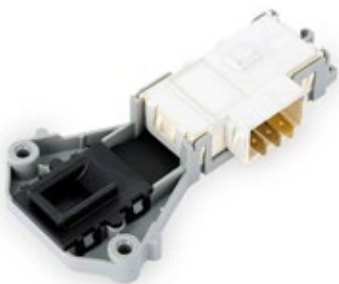

WF248

Bloccoporta per lavatrice adattabile
DA081043 6601EN1003D

Washing machine door lock latch adaptable
DA081043 6601EN1003D

LG 6601ER1005C 6601ER1005A