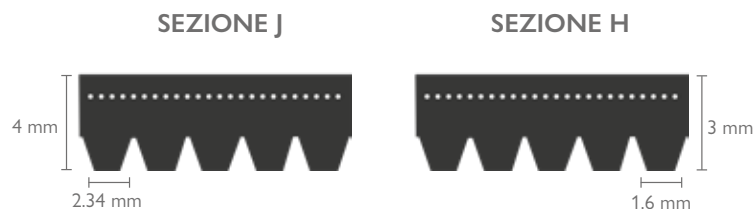

Cinghie Poli-V - Belt Poly - V

COD ART	DESCRIZIONE - DESCRIPTION	MISURA MEASURE	MODELLO MODEL	TIPO TIPE	MATERIALE MATERIAL
WN288	Cinghia Poly-V - Belt Poly - V	1250	J5	EL	Poliuretano - Polyurethane
WN916	Cinghia Poly-V - Belt Poly - V	1252	J5	EL	Gomma - Rubber
WN771	Cinghia Poly-V - Belt Poly - V	1262	J5	EL	Gomma - Rubber
WN726	Cinghia Poly-V - Belt Poly - V	1263	H8	EL	Gomma - Rubber
WN727	Cinghia Poly-V - Belt Poly - V	1265	J4		Gomma - Rubber
WN907	Cinghia Poly-V - Belt Poly - V	1266	J5	EL	Gomma - Rubber
WN265	Cinghia Poly-V - Belt Poly - V	1270	J4	EL	Poliuretano - Polyurethane
WN266	Cinghia Poly-V - Belt Poly - V	1270	J5	EL	Poliuretano - Polyurethane
WN267	Cinghia Poly-V - Belt Poly - V	1270	J6	EL	Poliuretano - Polyurethane
WN292	Cinghia Poly-V - Belt Poly - V	1270	J3		Poliuretano - Polyurethane
WN554	Cinghia Poly-V - Belt Poly - V	1270	J5		Poliuretano - Polyurethane
WN560	Cinghia Poly-V - Belt Poly - V	1270	J4		Poliuretano - Polyurethane
WN766	Cinghia Poly-V - Belt Poly - V	1270	J5		Gomma - Rubber
WN268	Cinghia Poly-V - Belt Poly - V	1275	J5	EL	Poliuretano - Polyurethane
WN906	Cinghia Poly-V - Belt Poly - V	1277	J5	EL	Gomma - Rubber
WN728	Cinghia Poly-V - Belt Poly - V	1279	J4	EL	Gomma - Rubber
WN269	Cinghia Poly-V - Belt Poly - V	1280	J6	EL	Poliuretano - Polyurethane
WN707	Cinghia Poly-V - Belt Poly - V	1280	J6	EL	Gomma - Rubber
WN270	Cinghia Poly-V - Belt Poly - V	1285	J4	EL	Poliuretano - Polyurethane
WN275	Cinghia Poly-V - Belt Poly - V	1287	H8	EL	Poliuretano - Polyurethane
WN524	Cinghia Poly-V - Belt Poly - V	1287	H7	EL	Poliuretano - Polyurethane
WN509	Cinghia Poly-V - Belt Poly - V	1301	J5	EL	Poliuretano - Polyurethane
WN763	Cinghia Poly-V - Belt Poly - V	1301	J4		Gomma - Rubber
WN510	Cinghia Poly-V - Belt Poly - V	1308	J5	EL	Poliuretano - Polyurethane
WN730	Cinghia Poly-V - Belt Poly - V	1308	J5	EL	Gomma - Rubber
WN731	Cinghia Poly-V - Belt Poly - V	1310	J5	EL	Gomma - Rubber
WN903	Cinghia Poly-V - Belt Poly - V	1317	H8	EL	Gomma - Rubber
WN272	Cinghia Poly-V - Belt Poly - V	1321	J5	EL	Poliuretano - Polyurethane
WN870	Cinghia Poly-V - Belt Poly - V	1920	H8	EL	Gomma - Rubber
WN745	Cinghia Poly-V - Belt Poly - V	1985	H7		Gomma - Rubber