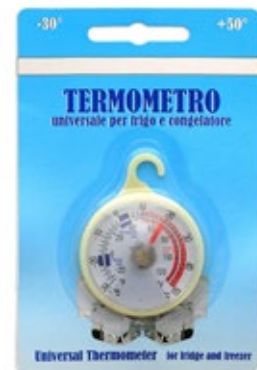

Universale

**WE524N**

Termometro digitale misurazione da - 50° a + 70° di colore **NERO** da incasso misure cava 46x26 mm - sonda con cavetto 100cm

Built-in digital thermometer measuring from - 50 ° to + 70 °, **BLACK** color, measures 46x26 mm hollow - probe with cable 100cm

Universale

**WE520**

Termometro frigo con gancio misurazione da - 40° a + 50° confezionato in blister

Fridge thermometer with hook measuring from - 40° to + 50° packed in blister pack

Universale

**WE522**

Termometro frigo con gancio misurazione da - 40° a + 40° confezionato in blister

Fridge thermometer with hook measuring from - 40° to + 40° packed in blister pack

Universale

**WE521**

Termometro frigo tondo con gancio misurazione da - 30° a + 50° confezionato in blister

Round fridge thermometer with hook measuring from - 30° to + 50° packed in blister pack