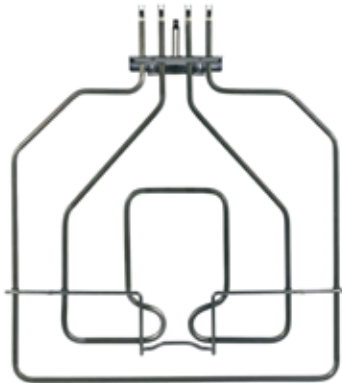

WA242

WA242PCK- confezionata / in bag

Resistenza superiore forno 230V 1500+1300W adattabile

Upper oven heating element 230V 1500 + 1300W adaptable

Bosch Siemens

00470845