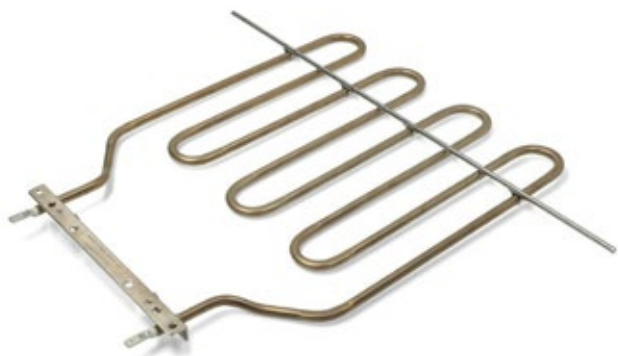

WA274PCK- confezionata / in bag

Resistenza circolare forno vers. Backer 230V 1900W adattabile

Circular oven resistance vers. Backer 230V 1900W adaptable

Zanussi

3871425124

DL5112610061

Resistenza per grill 1900W