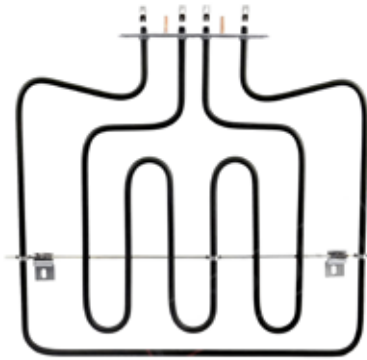

WA204

WA204PCK- confezionata / in bag

Resistenza per forno doppia 1200/1800W 230V adattabile

Heating element for double oven 1200 / 1800W 230V adaptable

Electrolux 3570337018 50208855002