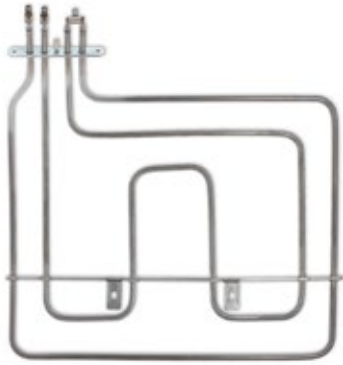

COTTURA - Forno

COOKING - Oven

WA268

WA268PCK - confezionata / in bag

Resistenza forno 1100W + 1100W 230V adattabile

Oven resistance 1100W+1100W 230V adaptable

Beko

262900064