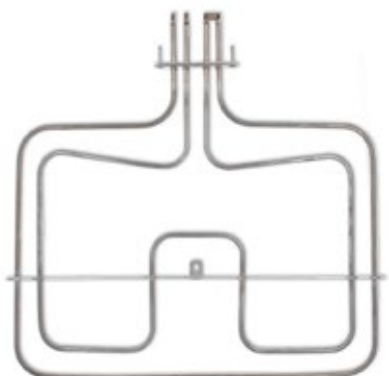

WA266

WA266PCK- confezionata / in bag

Resistenza forno 1000W + 1700W 230V adattabile

Oven Heating element 1000+1700W 230V adaptable

Zanussi

3570797013 - 3570797047