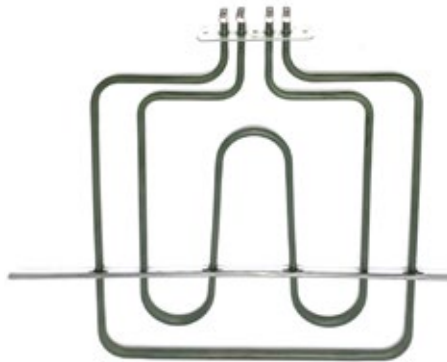

WA026

WA026PCK- confezionata / in bag

Resistenza per forno cielo 1500+750W 220V misure 328x294mm adattabile

Heating element for sky oven 1500 + 750W 220V size 328x294mm adaptable

Indesit Ariston

C00052297 030650 094