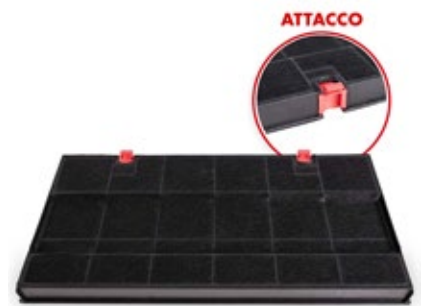

### WR096

Filtro per cappa aspirante con carbone attivo  
 255 x 260 50mm modello D095 adattabile

Filter for kitchen hood with active carbon  
 255 x 260 50mm model D095 adaptable

Elica 481281728931