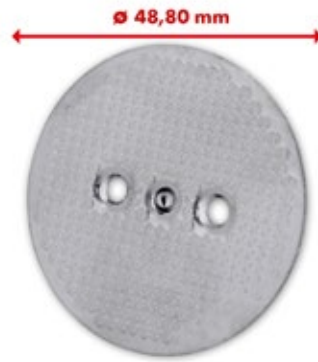

N553

Disco doccia filtro alluminio 2 fori

2-hole aluminum filter shower disc

Gaggia-Saeco 996530011295 123741722