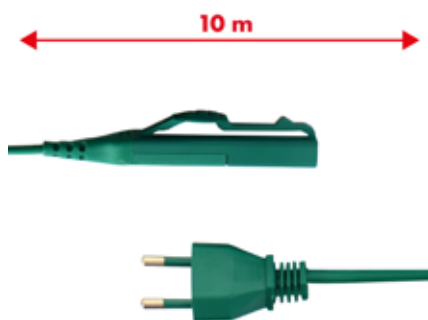

M140C

Cavo alimentazione Verde 10mt 2x0,75mm
spina Italia adattabile a modello VK140

Green power cable 10mt 2x0,75mm
Italian plug adaptable to model VK140

Vorwerk Folletto