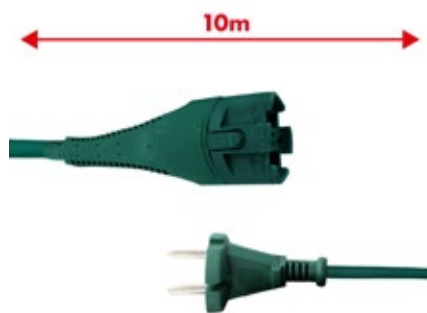

M056B

Cavo alimentazione Verde 10mt 2x0,75mm spina tedesca schuko adattabile a modelli VK130 - VK131

Green power cable 10m 2x0.75mm **German schuko plug** suitable for models VK130 - VK131

Vorwerk Folletto