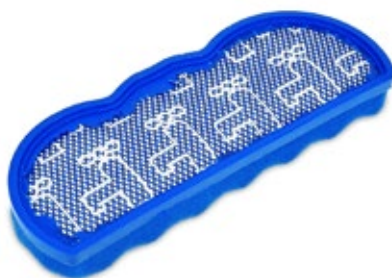

OSA002

Filtro aspirapolvere adattabile

Vacuum cleaner filter, adaptable

Samsung

DJ63-01126A