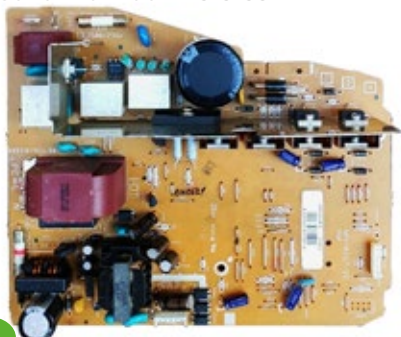

W-F30467

Scheda alimentazione per modello TM31 modificata dalla matricola 12513135 in poi

Power supply board for TM31 model modified from serial number 12513135 onwards

Vorwerk
30467

SCATOLA/BOX

PACK 1 pz/pcs

MASTER 1 pz/pcs

W-F31955

Scheda alimentazione per modello TM31 fino alla matricola 12513134

Power supply card for model TM31 up to serial number 12513134

Vorwerk
31955